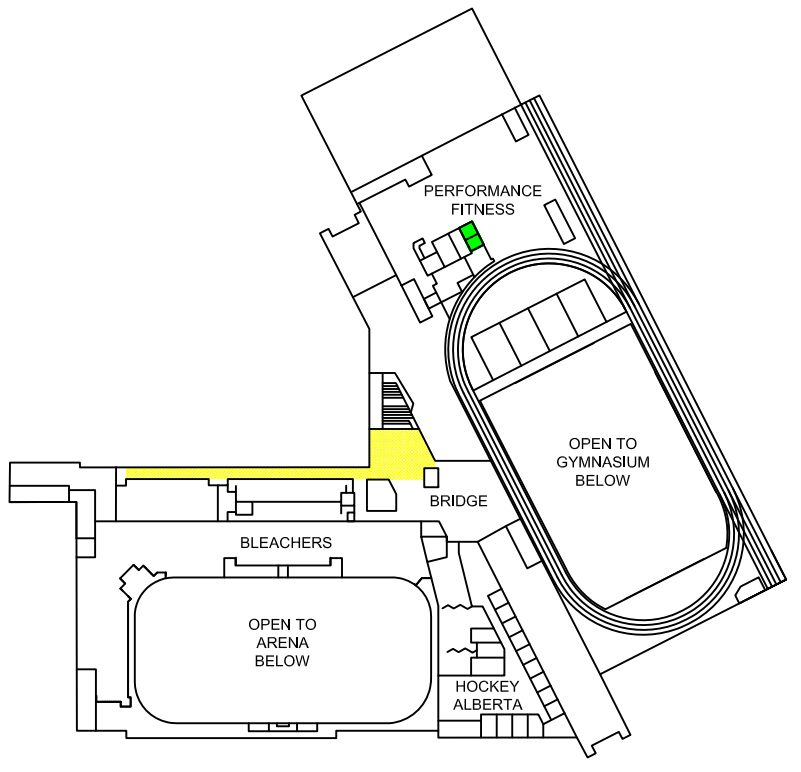

LEGEND

- WASHROOM
- DESIGNATED EATING AREA

Gary W. Harris Canada Games Centre

Second Floor
Red Deer College