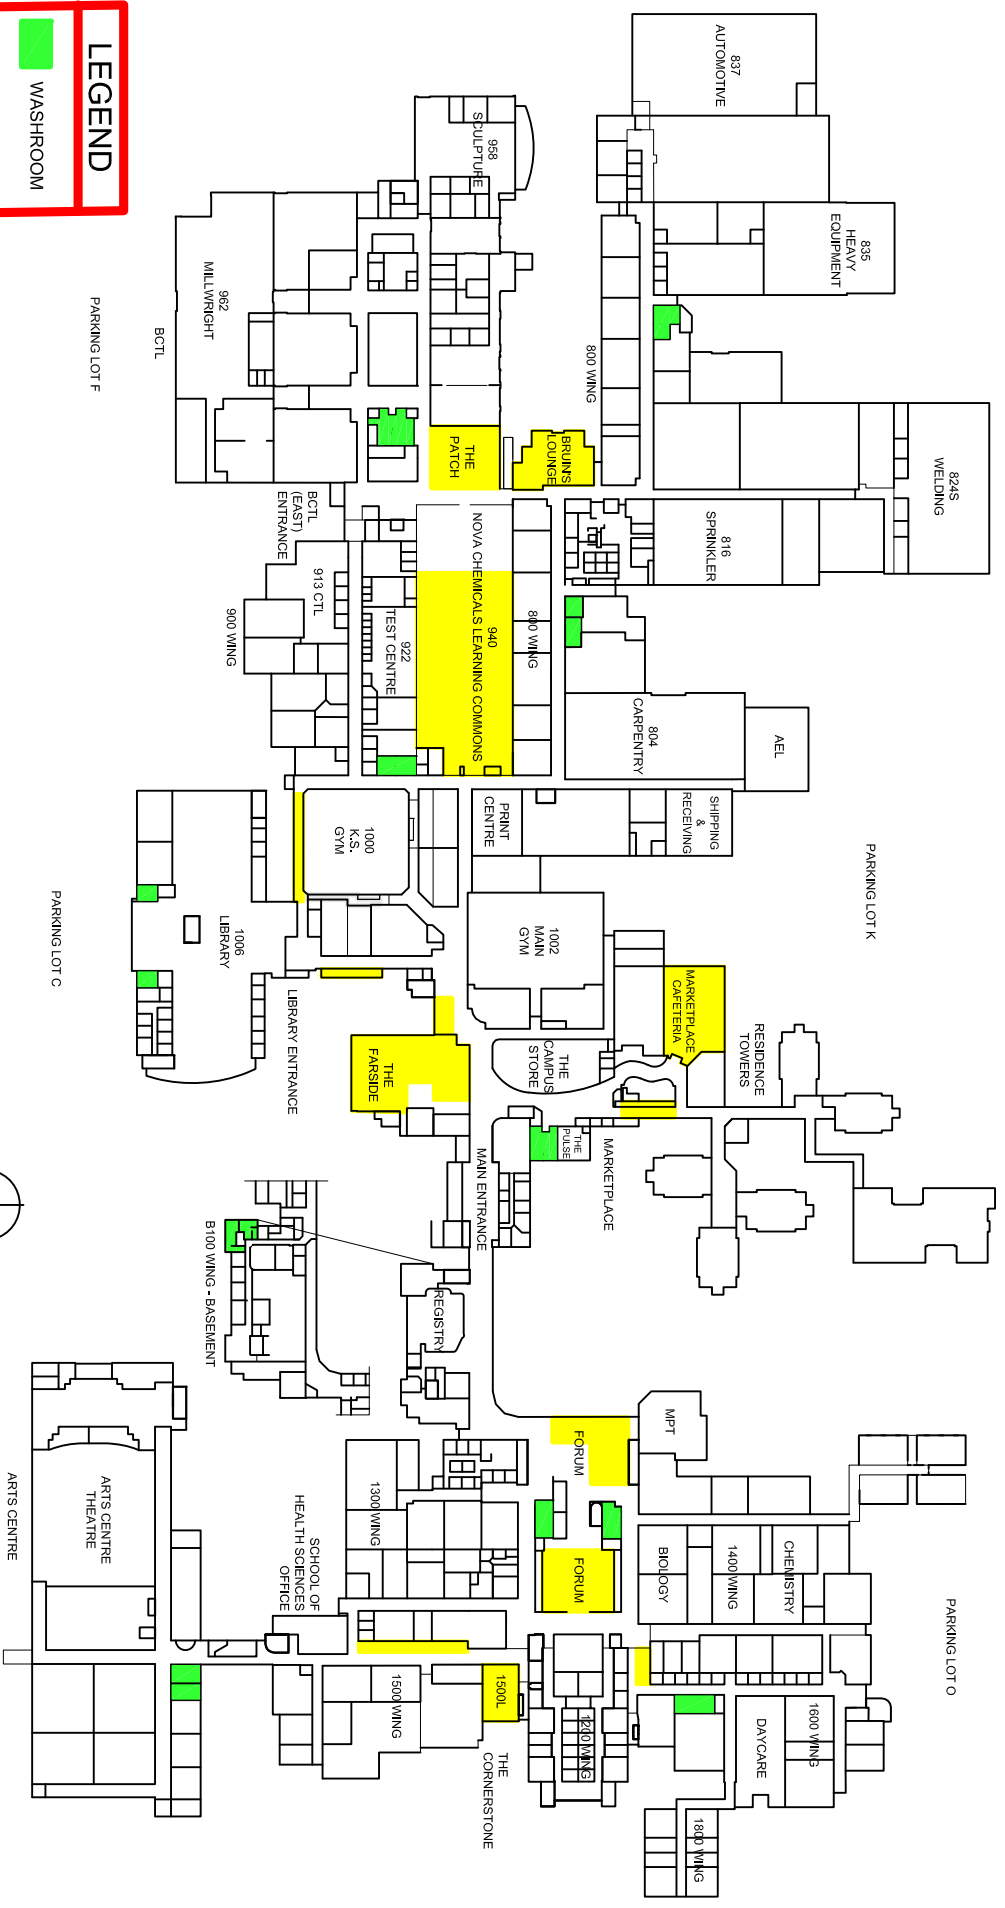

	WASHROOM
	DESIGNATED EATING AREA

Main Floor

Red Deer College

Gary W. Harris Canada Games Centre