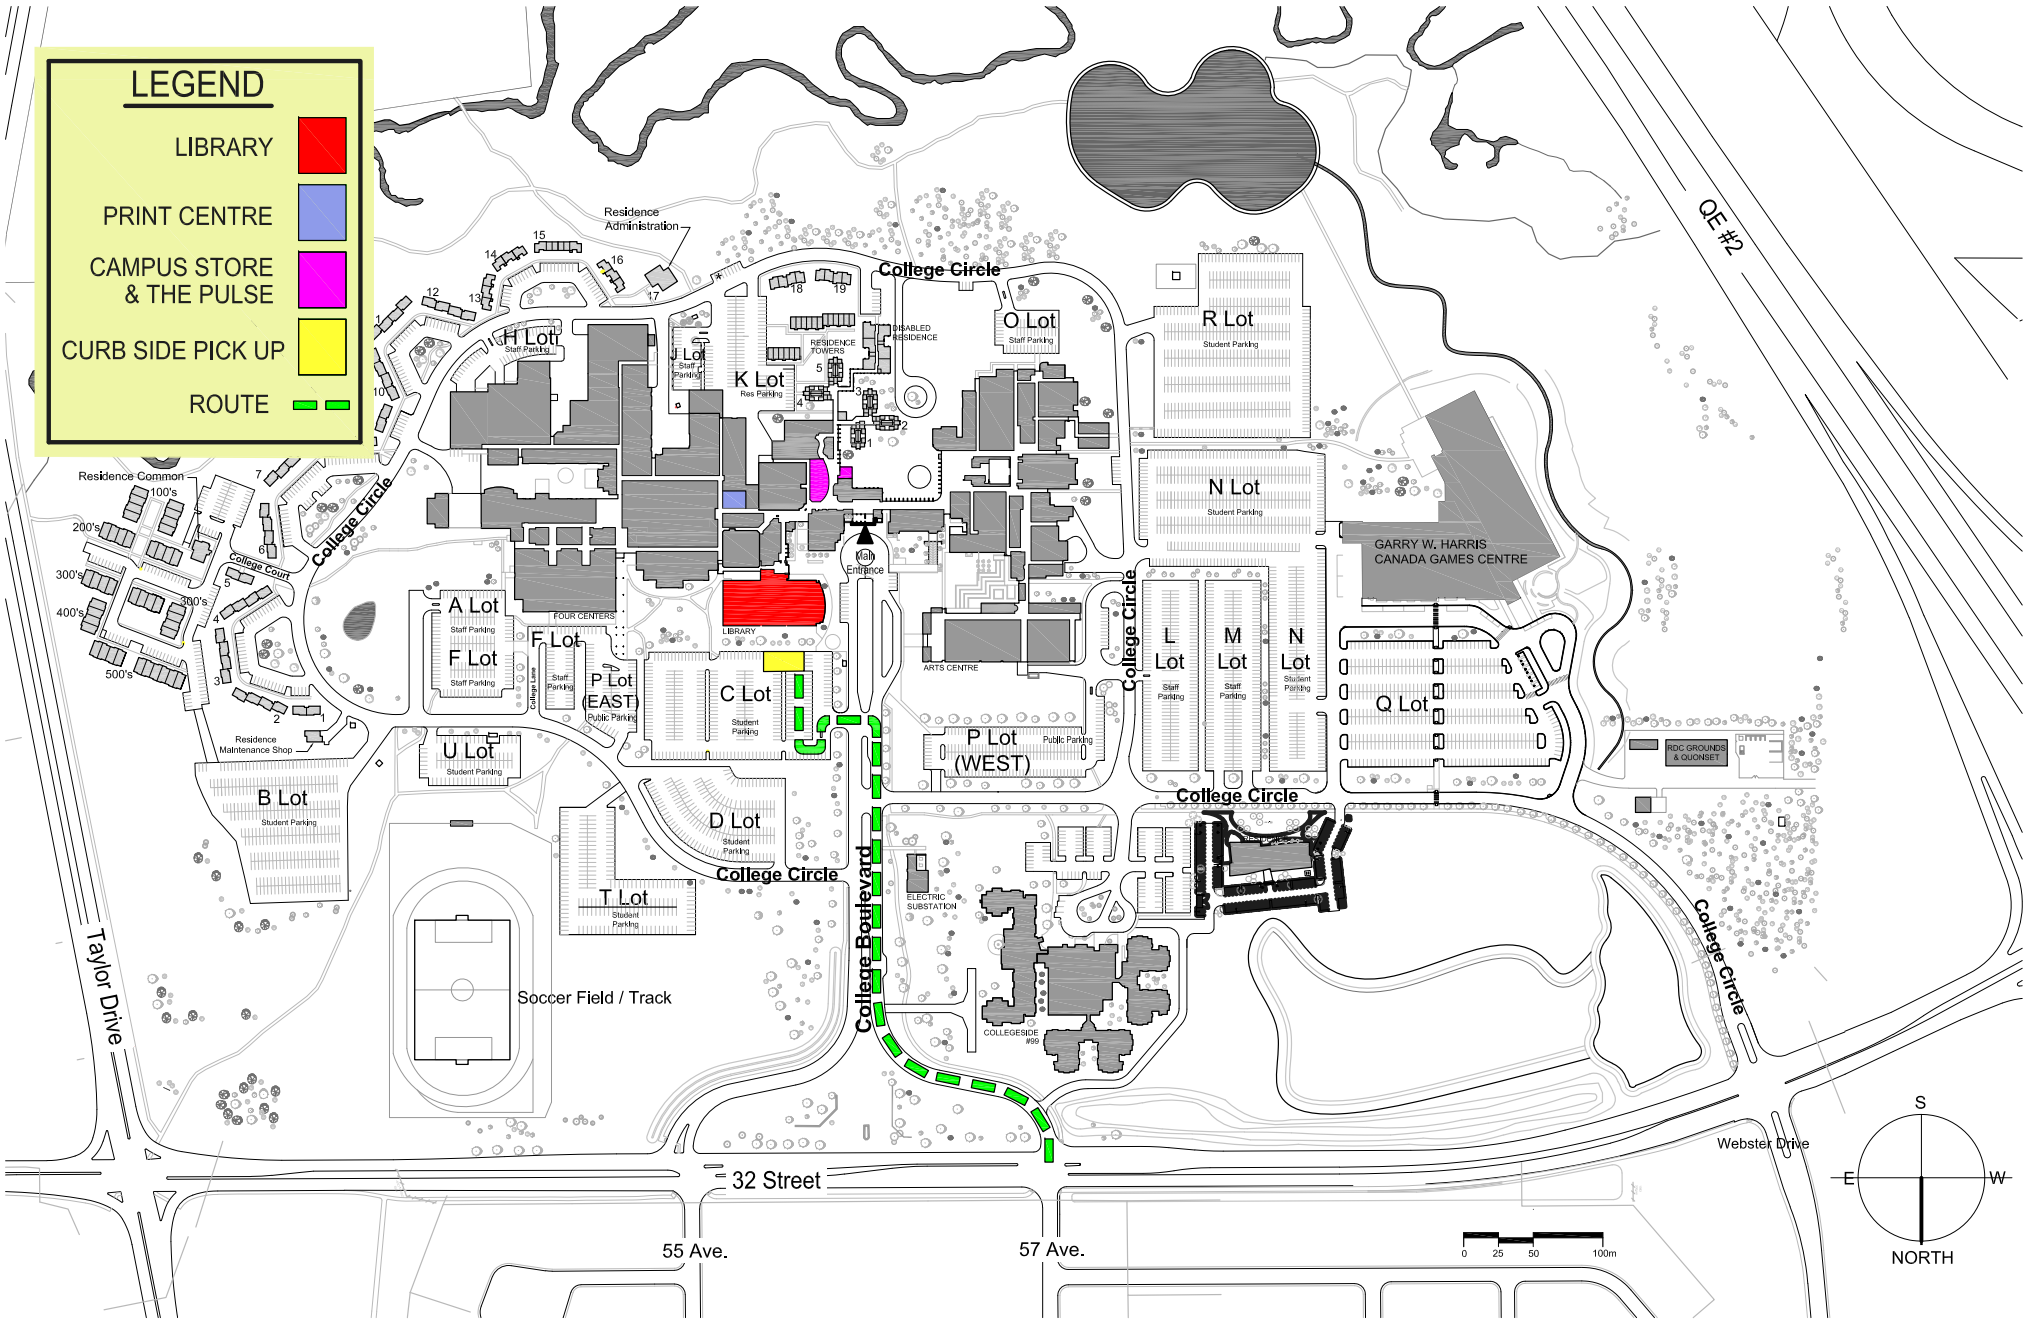

LEGEND

- LIBRARY 
- PRINT CENTRE 
- CAMPUS STORE & THE PULSE 
- CURB SIDE PICK UP 
- ROUTE 

QE #2

Taylor Drive

32 Street

55 Ave.

57 Ave.

Webster Drive