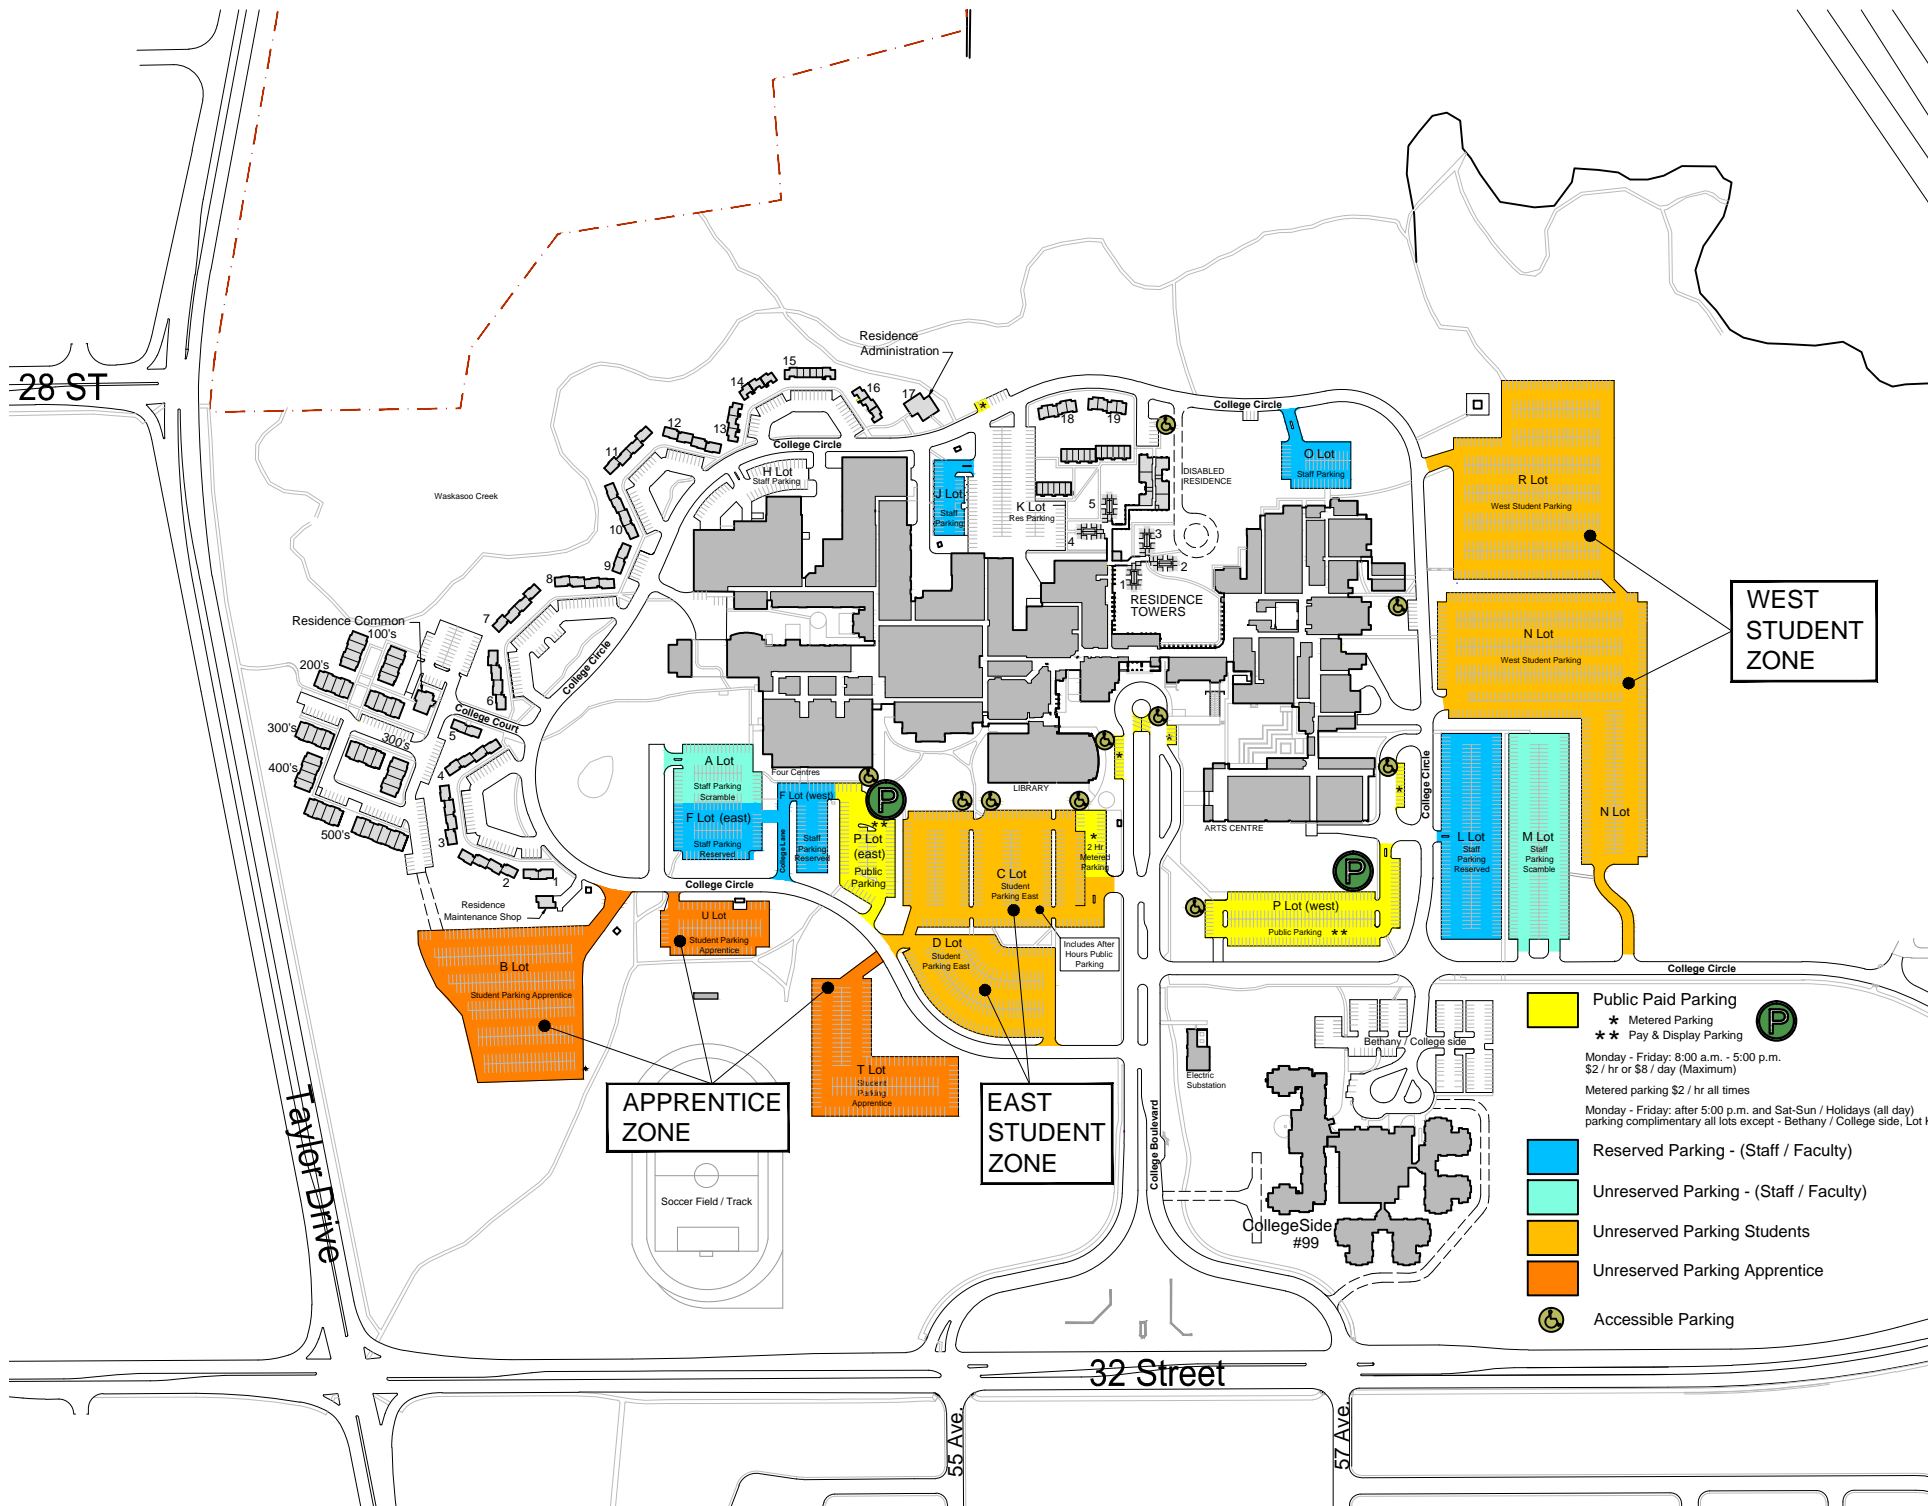

28 ST

WEST STUDENT ZONE

APPRENTICE ZONE

EAST STUDENT ZONE

- Public Paid Parking
- * Metered Parking
- ** Pay & Display Parking
-
- Monday - Friday: 8:00 a.m. - 5:00 p.m.
\$2 / hr or \$8 / day (Maximum)
- Metered parking \$2 / hr all times
- Monday - Friday: after 5:00 p.m. and Sat-Sun / Holidays (all day)
parking complimentary all lots except - Bethany / College side, Lot #
- Reserved Parking - (Staff / Faculty)
- Unreserved Parking - (Staff / Faculty)
- Unreserved Parking Students
- Unreserved Parking Apprentice
- Accessible Parking