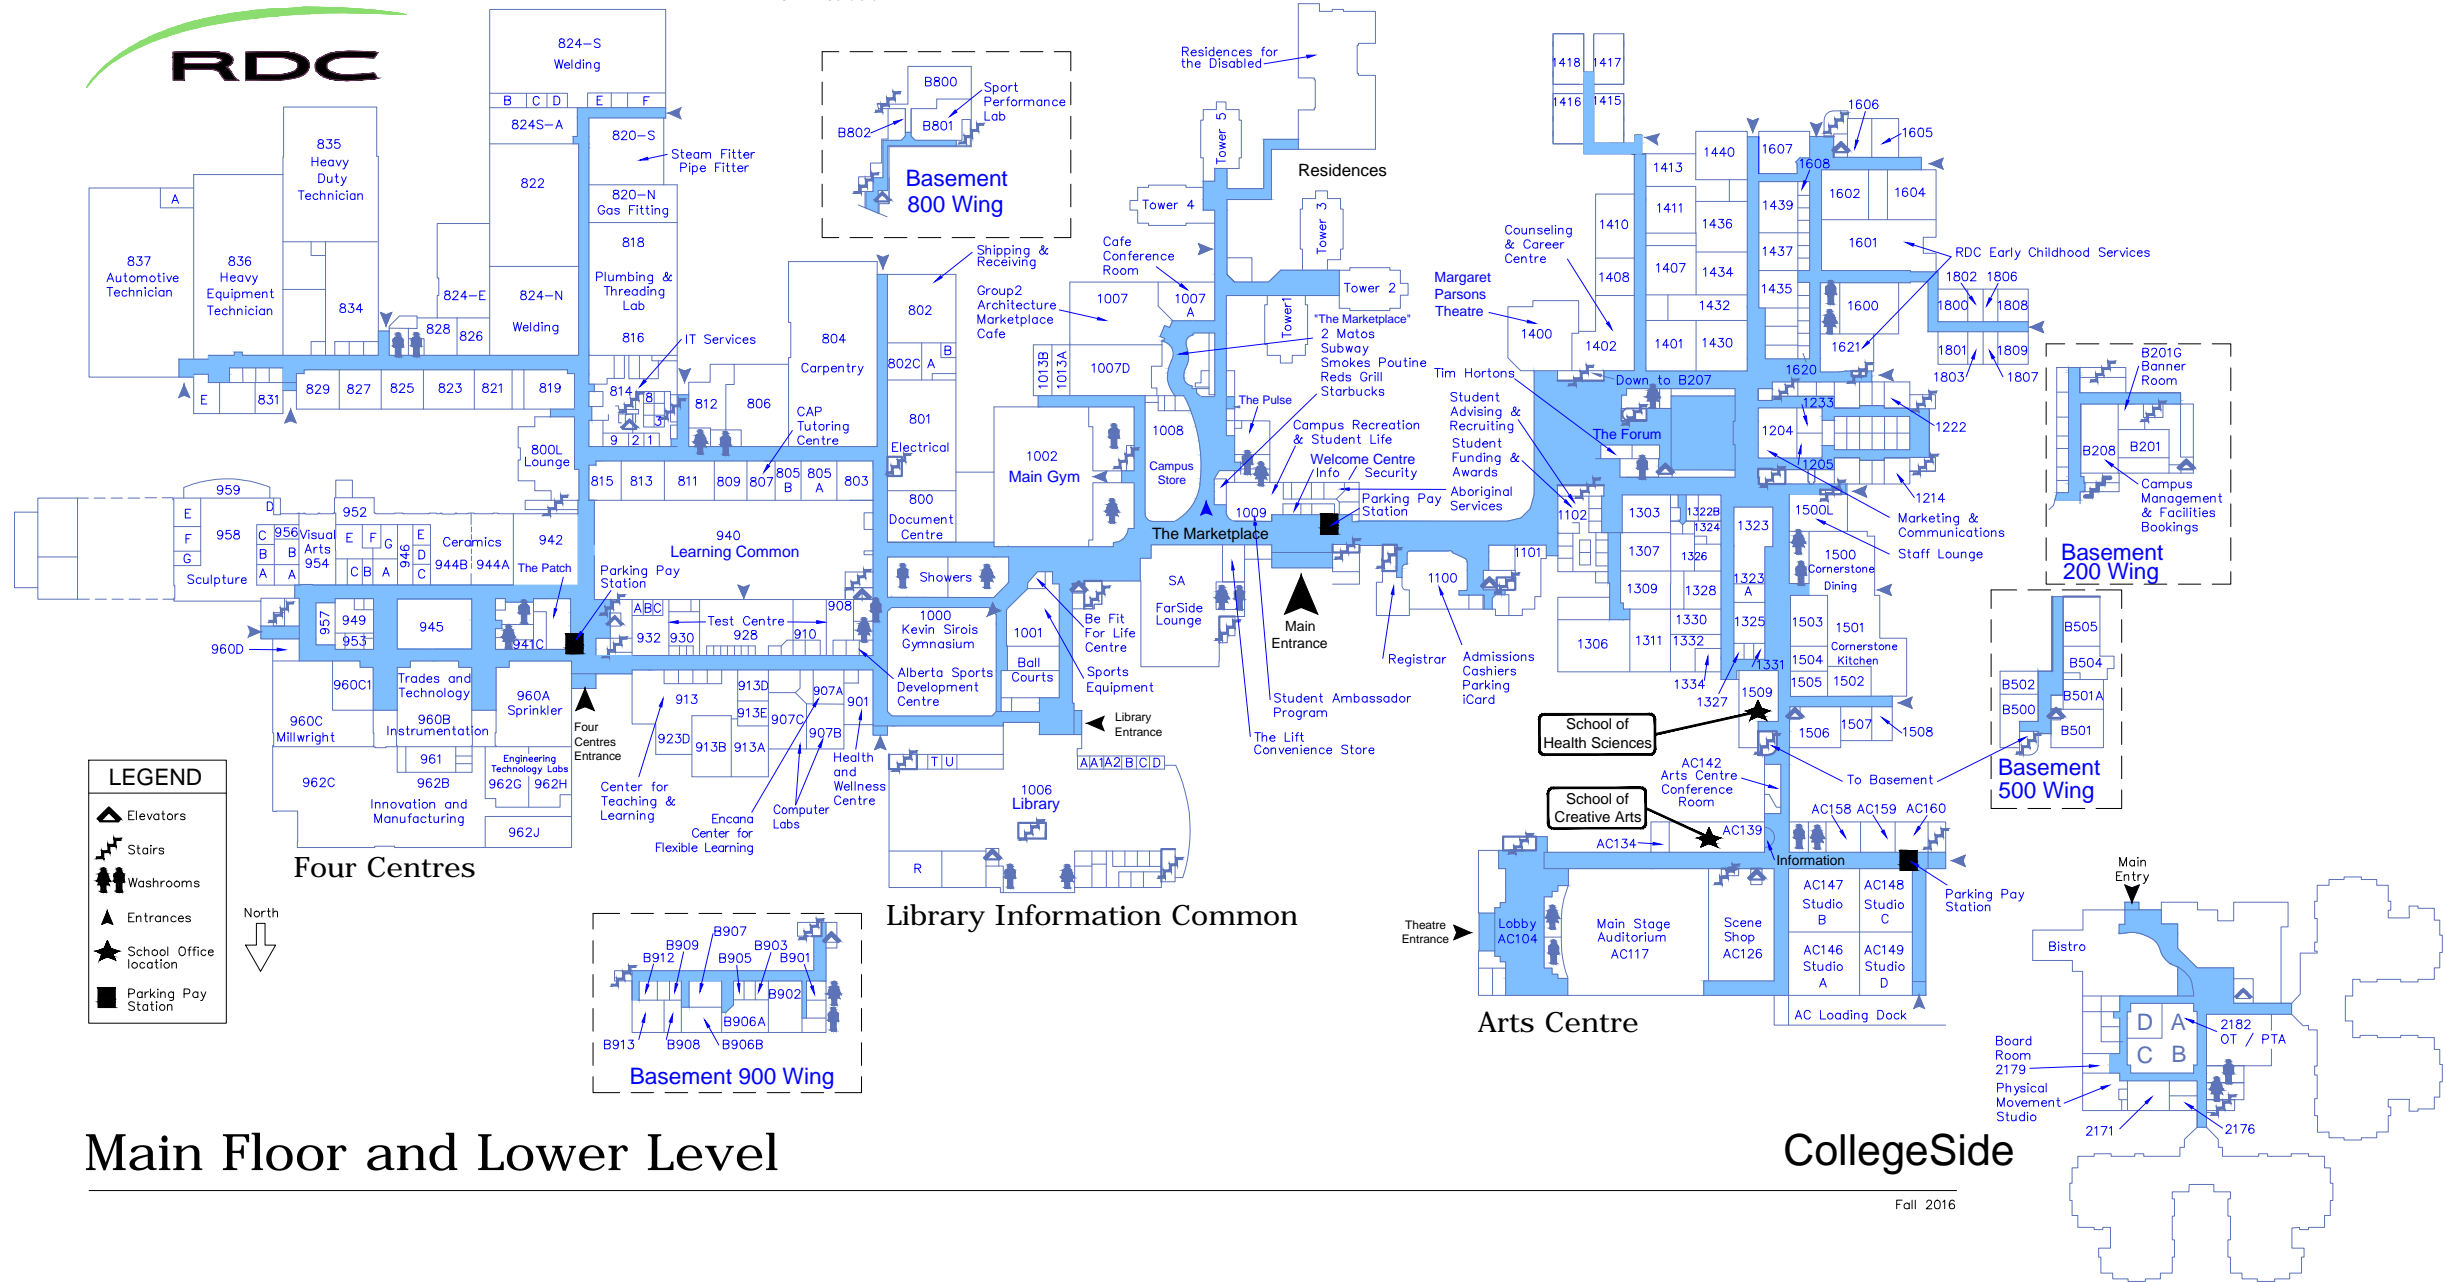

Access Via College Circle  
South of Lot J

Residence  
Administration

**LEGEND**

- Elevators
- Stairs
- Washrooms
- Entrances
- School Office location
- Parking Pay Station

# Main Floor and Lower Level

# CollegeSide